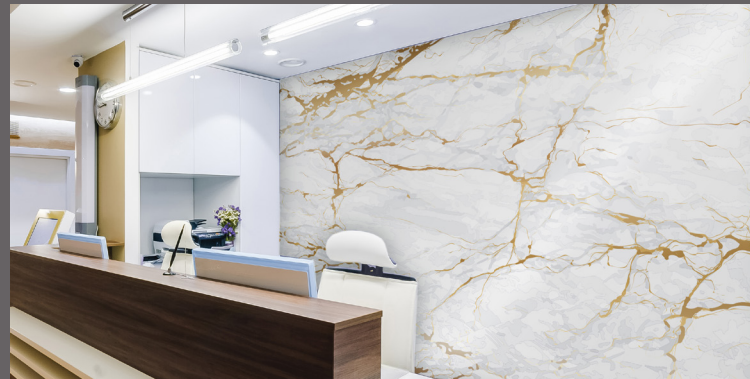

YOUR IDEA. YOUR BRAND. YOUR DESIGN.